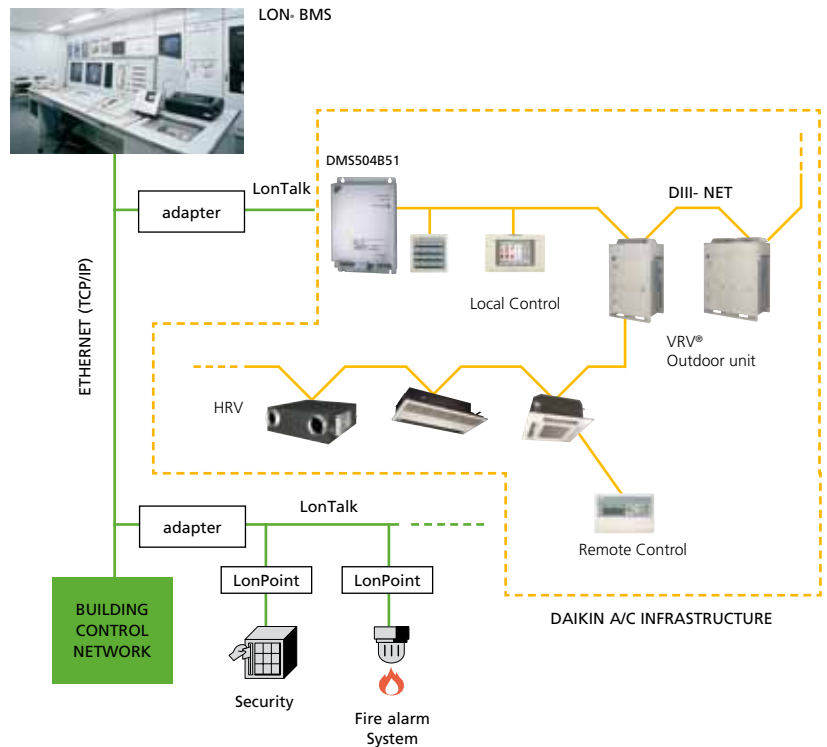

## LonWorks® Networks Compatible Gateway

- Interface for Lon connection to LonWorks® networks
- Communication via Lon® protocol (twisted pair wire)
- 64 units connectable per DMS-IF
- Unlimited sitesize
- Quick and easy installation

## BACnet Gateway

### Integrated control system connecting VRV® system with BMS system

- PPDdata is available on BMS system
- Interface for BMS system
- Communication via BACnet protocol (connection via Ethernet)
- 256 units connectable per BACnet gateway
- Unlimited sitesize
- Easy and fast installation